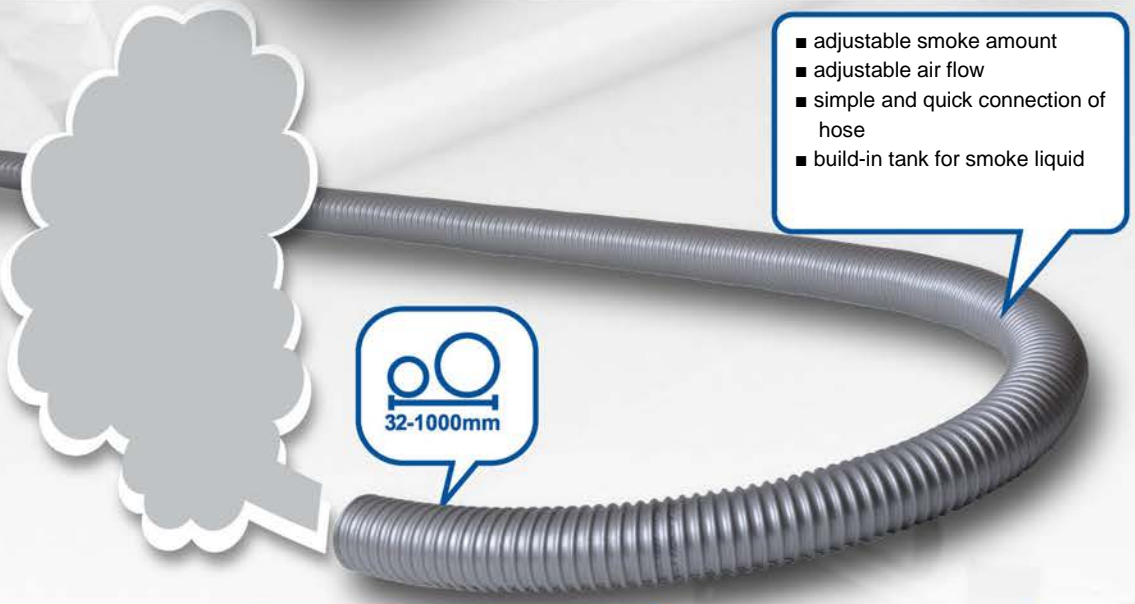

- all-in-one system
- ready for use
- adjustable viewing angle
- meter counter
- robust bullet shaped head 36
- SD-USB recording + photo (optional)

- all-in-one system
- ready for use
- adjustable viewing angle
- meter counter
- self levelling head 48
- SD-USB recording + photo (optional)

EASY SMOKER

- adjustable smoke amount
- adjustable air flow
- simple and quick connection of hose
- build-in tank for smoke liquid

Inspector® Junior Systems

A product of: Camtronics BV
Ekkersrijt 3209
5692 CG - Son
The Netherlands